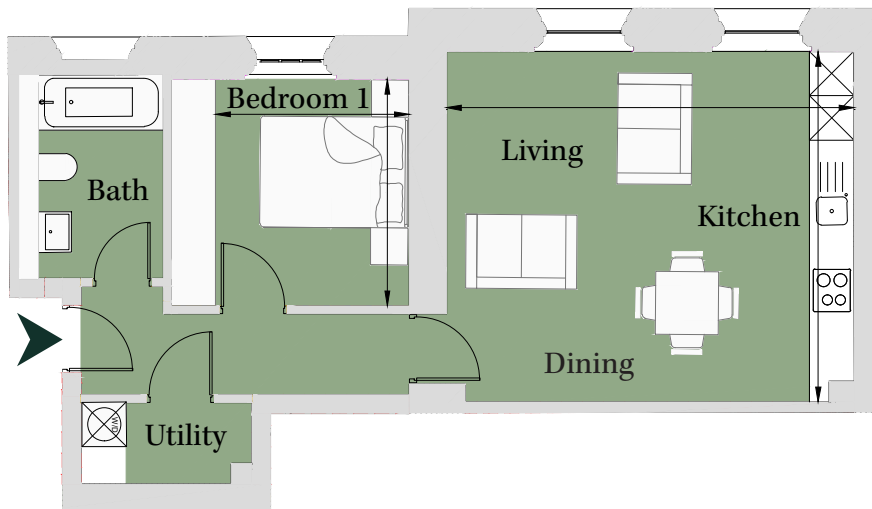

# Floorplan – Plot OR15

1 Bedroom Apartment

First Floor

Total area 563.3 sq ft (52.3 sq m)

Living/Dining		
/Kitchen	18' 1" x 15' 7"	(5.51m x 4.74m)
Bedroom	8' 7" x 10' 1"	(2.62m x 3.06m)

Site Location Plan